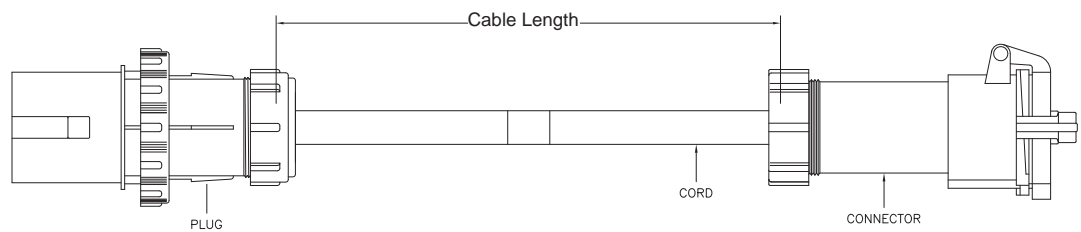

Drawing

Approvals

- UL/cUL Listed plug
- UL/cUL Listed connectors