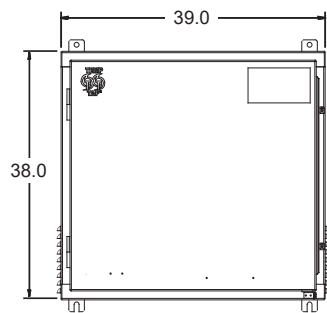

TempTap™ Generator Docking Station

UL 1008 Listed

850 - 1200A, up to 600VAC
Series: 3612

Features

- Quick connect solution for a backup portable generator
- Hinged, padlockable access door & dead front panel for safe generator connection and operation
- Type 3R double coated, cold-rolled steel enclosure with gray powdercoat RAL 7035 (stainless steel & additional colors optional)
- Color-coded cam style connectors for easy connection
- Unit does not provide overcurrent protection. Must be used with appropriately sized feeder disconnect for intended application
- Wall mountable; leg kits optional
- Optional extended-depth enclosure (8" deeper) available for bottom conduit entry applications

Drawing

FRONT VIEW

SIDE VIEW

FRONT ANGLE VIEW

REAR ANGLE VIEW

Available incoming conduit entry locations shown shaded.

Approvals

- UL/cUL 1008 Listed assembly
- UL 1691 Listed receptacles