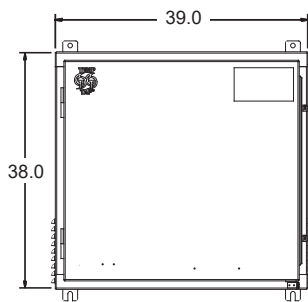

TempTap™ Generator Docking Station

UL 1008 Listed

1300 - 1600A, up to 600VAC
Series: 3616

Features

- Quick connect solution for a backup portable generator
- Hinged, padlockable access door & dead front panel for safe generator connection and operation
- Type 3R double coated, cold-rolled steel enclosure with gray powdercoat RAL 7035 (stainless steel & additional colors optional)
- Color-coded cam style connectors for easy connection
- Unit does not provide overcurrent protection. Must be used with appropriately sized feeder disconnect for intended application
- Wall mountable; leg kits optional
- Optional extended-depth enclosure (8" deeper) available for bottom conduit entry applications

Drawing

FRONT VIEW

SIDE VIEW

FRONT ANGLE VIEW

REAR ANGLE VIEW

Available incoming conduit entry locations shown shaded.

Approvals

- UL/cUL 1008 Listed assembly
- UL 1691 Listed receptacles