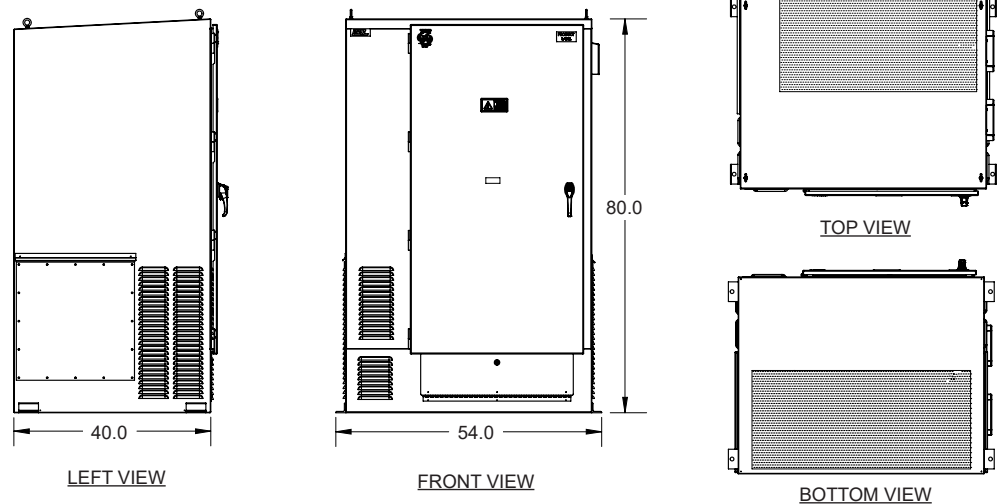

Drawing

Available incoming conduit entry locations shown shaded.

Approvals

- Receptacles certified to UL 1691
- NRTL field labeled to UL 1008

Specifications

TempTap Generator Docking Station Series: 3644

System Voltage	208Y/120 (3-Phases + Neutral + Ground) 208 (3-Phases + Ground) (no Neutral) 240 Delta (3-Phases + Ground) (no Neutral) 240/120 Delta (3-Phases + Neutral + Ground) (High Leg) 480 Delta (3-Phases + Ground) (no Neutral) 480Y/277 (3-Phases + Neutral + Ground)	
Assembly Rating	42kAIC @ 240VAC, 480VAC	
Terminals	Load terminals: (12) 300 - 800kcmil per phase & neutral Ground lug: (4) #2 - 600kcmil Other options available	
Enclosure Material	Standard: Double coated, cold-rolled steel Optional: 304SS, 316SS	
Environmental Rating	Standard: 3R Optional: 3RX for stainless steel	
Enclosure Color Options (additional cost may be required)	Standard: RAL-7035 - Wrinkle Light Gray Optional: RAL-1015 - Wrinkle Light Ivory RAL-1023 - Wrinkle Traffic Yellow RAL-2004 - Wrinkle Pure Orange RAL-3020 - Wrinkle Traffic Red RAL-5002 - Wrinkle Ultramarine Blue	RAL-6024 - Wrinkle Traffic Green RAL-7004 - Wrinkle Signal Gray RAL-7038 - Wrinkle Agate Gray RAL-8017 - Wrinkle Chocolate Brown RAL-9003 - Wrinkle Signal White RAL-9005 - Wrinkle Jet Black
Standard Accessories	Phase Rotation Monitor Remote Start 3 Point TB	
Optional Accessories	Pilot Light - Primary Source (Red) Pilot Light - Primary Source (Green) Pilot Light - Alternate Source (Red) Pilot Light - Alternate Source (Green) Infrared Window Kirk Key	Surge Protection Device (SPD) Heater/Thermostat/De-Humidistat Receptacle - 20A, 120V Duplex Receptacle - 20A, 120V GFCI Duplex Receptacle - 20A, 120V Twist Lock Receptacle - 30A, 120V Twist Lock Receptacle - 20A, 120V Straight Blade
Aproximate Product Weight:	1110 lbs.	
Aproximate Shipping Weight:	1190 lbs.	