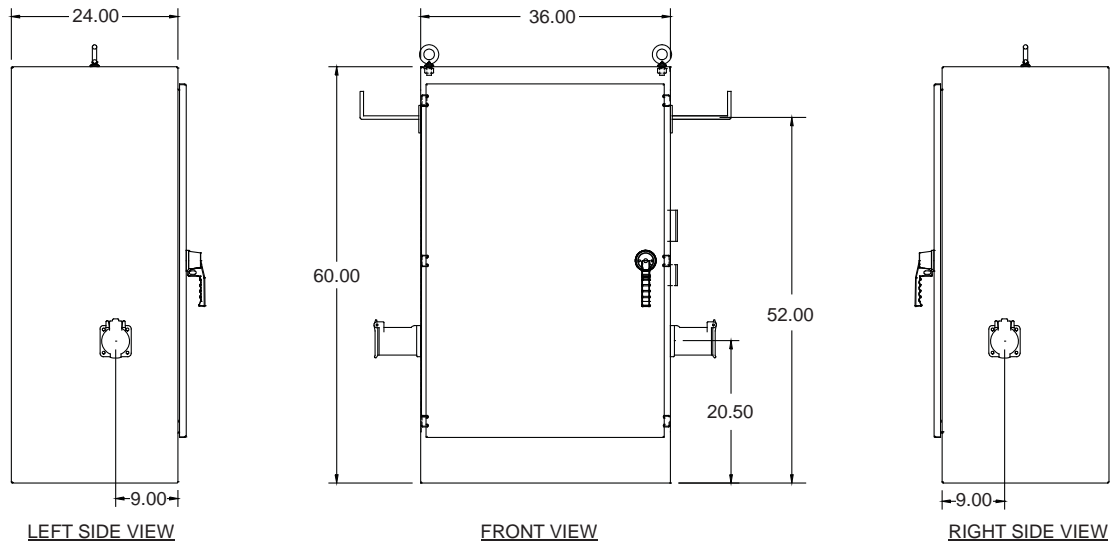

Wayside HEP Power Cabinet

400A 480VAC

Catalog No: WSC-2-480-4-0-510074

Item No: 5100-74

Features

- Type 4X stainless steel cabinet with padlockable stainless steel handle
- 420A main contactor and ground fault relay
- (2) 400A 480VAC HEP receptacles, qualified to APTA and Amtrak D77-24 specifications
- Power monitor system with digital display
- Control logic includes keyed start, E-stop, phase loss, UV relay, loop permissive circuit
- LED lights for indication:
 - Continuity in trainline circuit
 - Start switch power on
 - Ground fault detection (optional)
- Lock out relay
- 550W 120VAC heater (with fan)
- Cord rack for cable storage

Drawing

Ordering Information

Example: WSC - 2 - 480 - 4 - 0 - 0 - XXXX