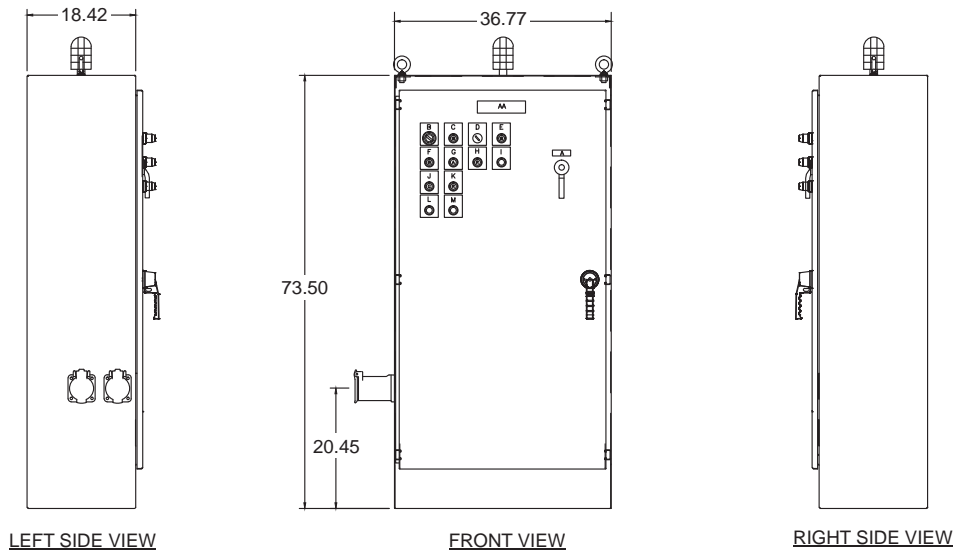

Wayside HEP Power Cabinet

800A 480VAC

Catalog No: WSC-2-480-4X-0-0-510074C

Item No: 5100-74C

Features

- Safety-interlocked cabinet with 800AT 480V main circuit breaker (with external disconnect)
- Type 4X 304 stainless steel enclosure
- (2) 400A 480VAC HEP receptacles, qualified to APTA and Amtrak D77-24 specifications
- Control logic includes keyed start, E-stop, phase loss UV relay, loop permissive circuit
- Heater with integral fan and thermostat
- Digital ground fault relay & voltage monitor relay
- LED lights for indication:
 - Continuity in trainline circuit
 - Start switch power on
- Top-mounted "Train-energized" light

Drawing

Ordering Information

Example: WSC - 2 - 480 - 4X - 0 - 0 - XXXX