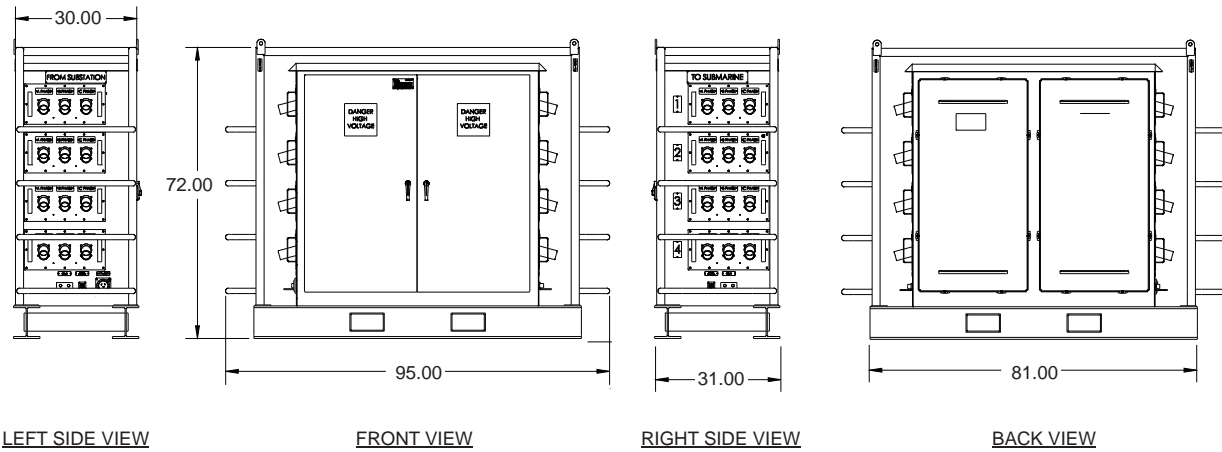

Drawing

Approvals

- Navy Approved NRTL labeled
- Navy Approved 690VAC receptacles