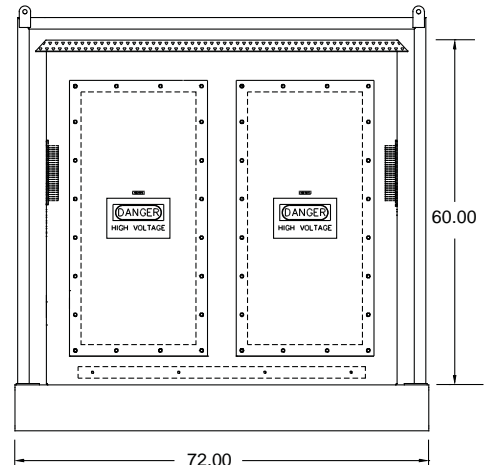

## Features

- 12GA 304 stainless steel enclosure, painted to comply with IEEE C57.12.28 specifications
- (8) 3 Phase removable stainless steel cam connector panels with 690A 600VAC angled receptacles with micro-switches
- (8) Control panels with green & red push-to-test LED pilot lights
- All stainless steel lifting eyes, base, & protective cage for portability

## Drawing

FRONT VIEW

BACK VIEW