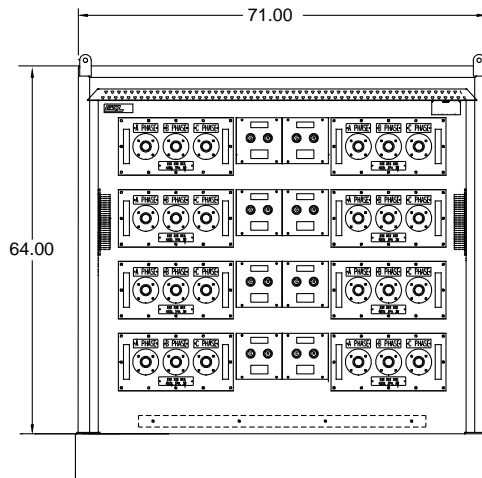

# 8-Gang Shore Power Hotel Station

1600A 480VAC

Catalog No: E8-R500-600-520035

Item No: 5200-35

## Features

- 12GA 304 stainless steel enclosure, painted to comply with IEEE C57.12.28 specifications
- (8) 3 Phase removable stainless steel cam connector panels with 690A 600VAC angled receptacles with micro-switches
- (8) Control panels with green & red push-to-test LED pilot lights
- All stainless steel lifting eyes, base, & protective cage for portability

## Drawing

FRONT VIEW

BACK VIEW