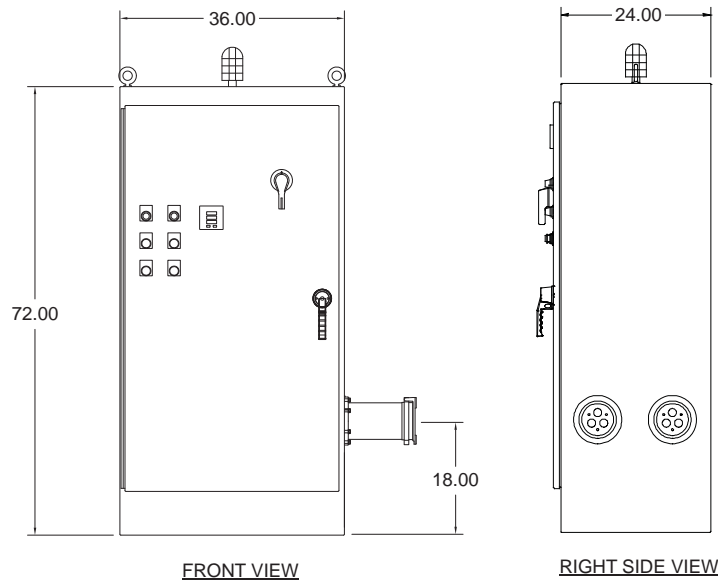

# Wayside HEP Power Cabinet

600A 480VAC

Catalog No: WSC-2-480-4-0-650002

Item No: 6500-02

## Features

- Safety-interlocked cabinet with 600AT 480VAC main circuit breaker (with external disconnect)
- Type 4 12GA CRS enclosure
- (2) 400A 480VAC HEP receptacles, qualified to APTA and Amtrak D77-24 specifications
- Phase loss relay
- Keyed start switch
- LED lights for indication:
  - Continuity in trainline circuit
  - Start switch power on
- Top-mounted "Train-energized" light

## Drawing